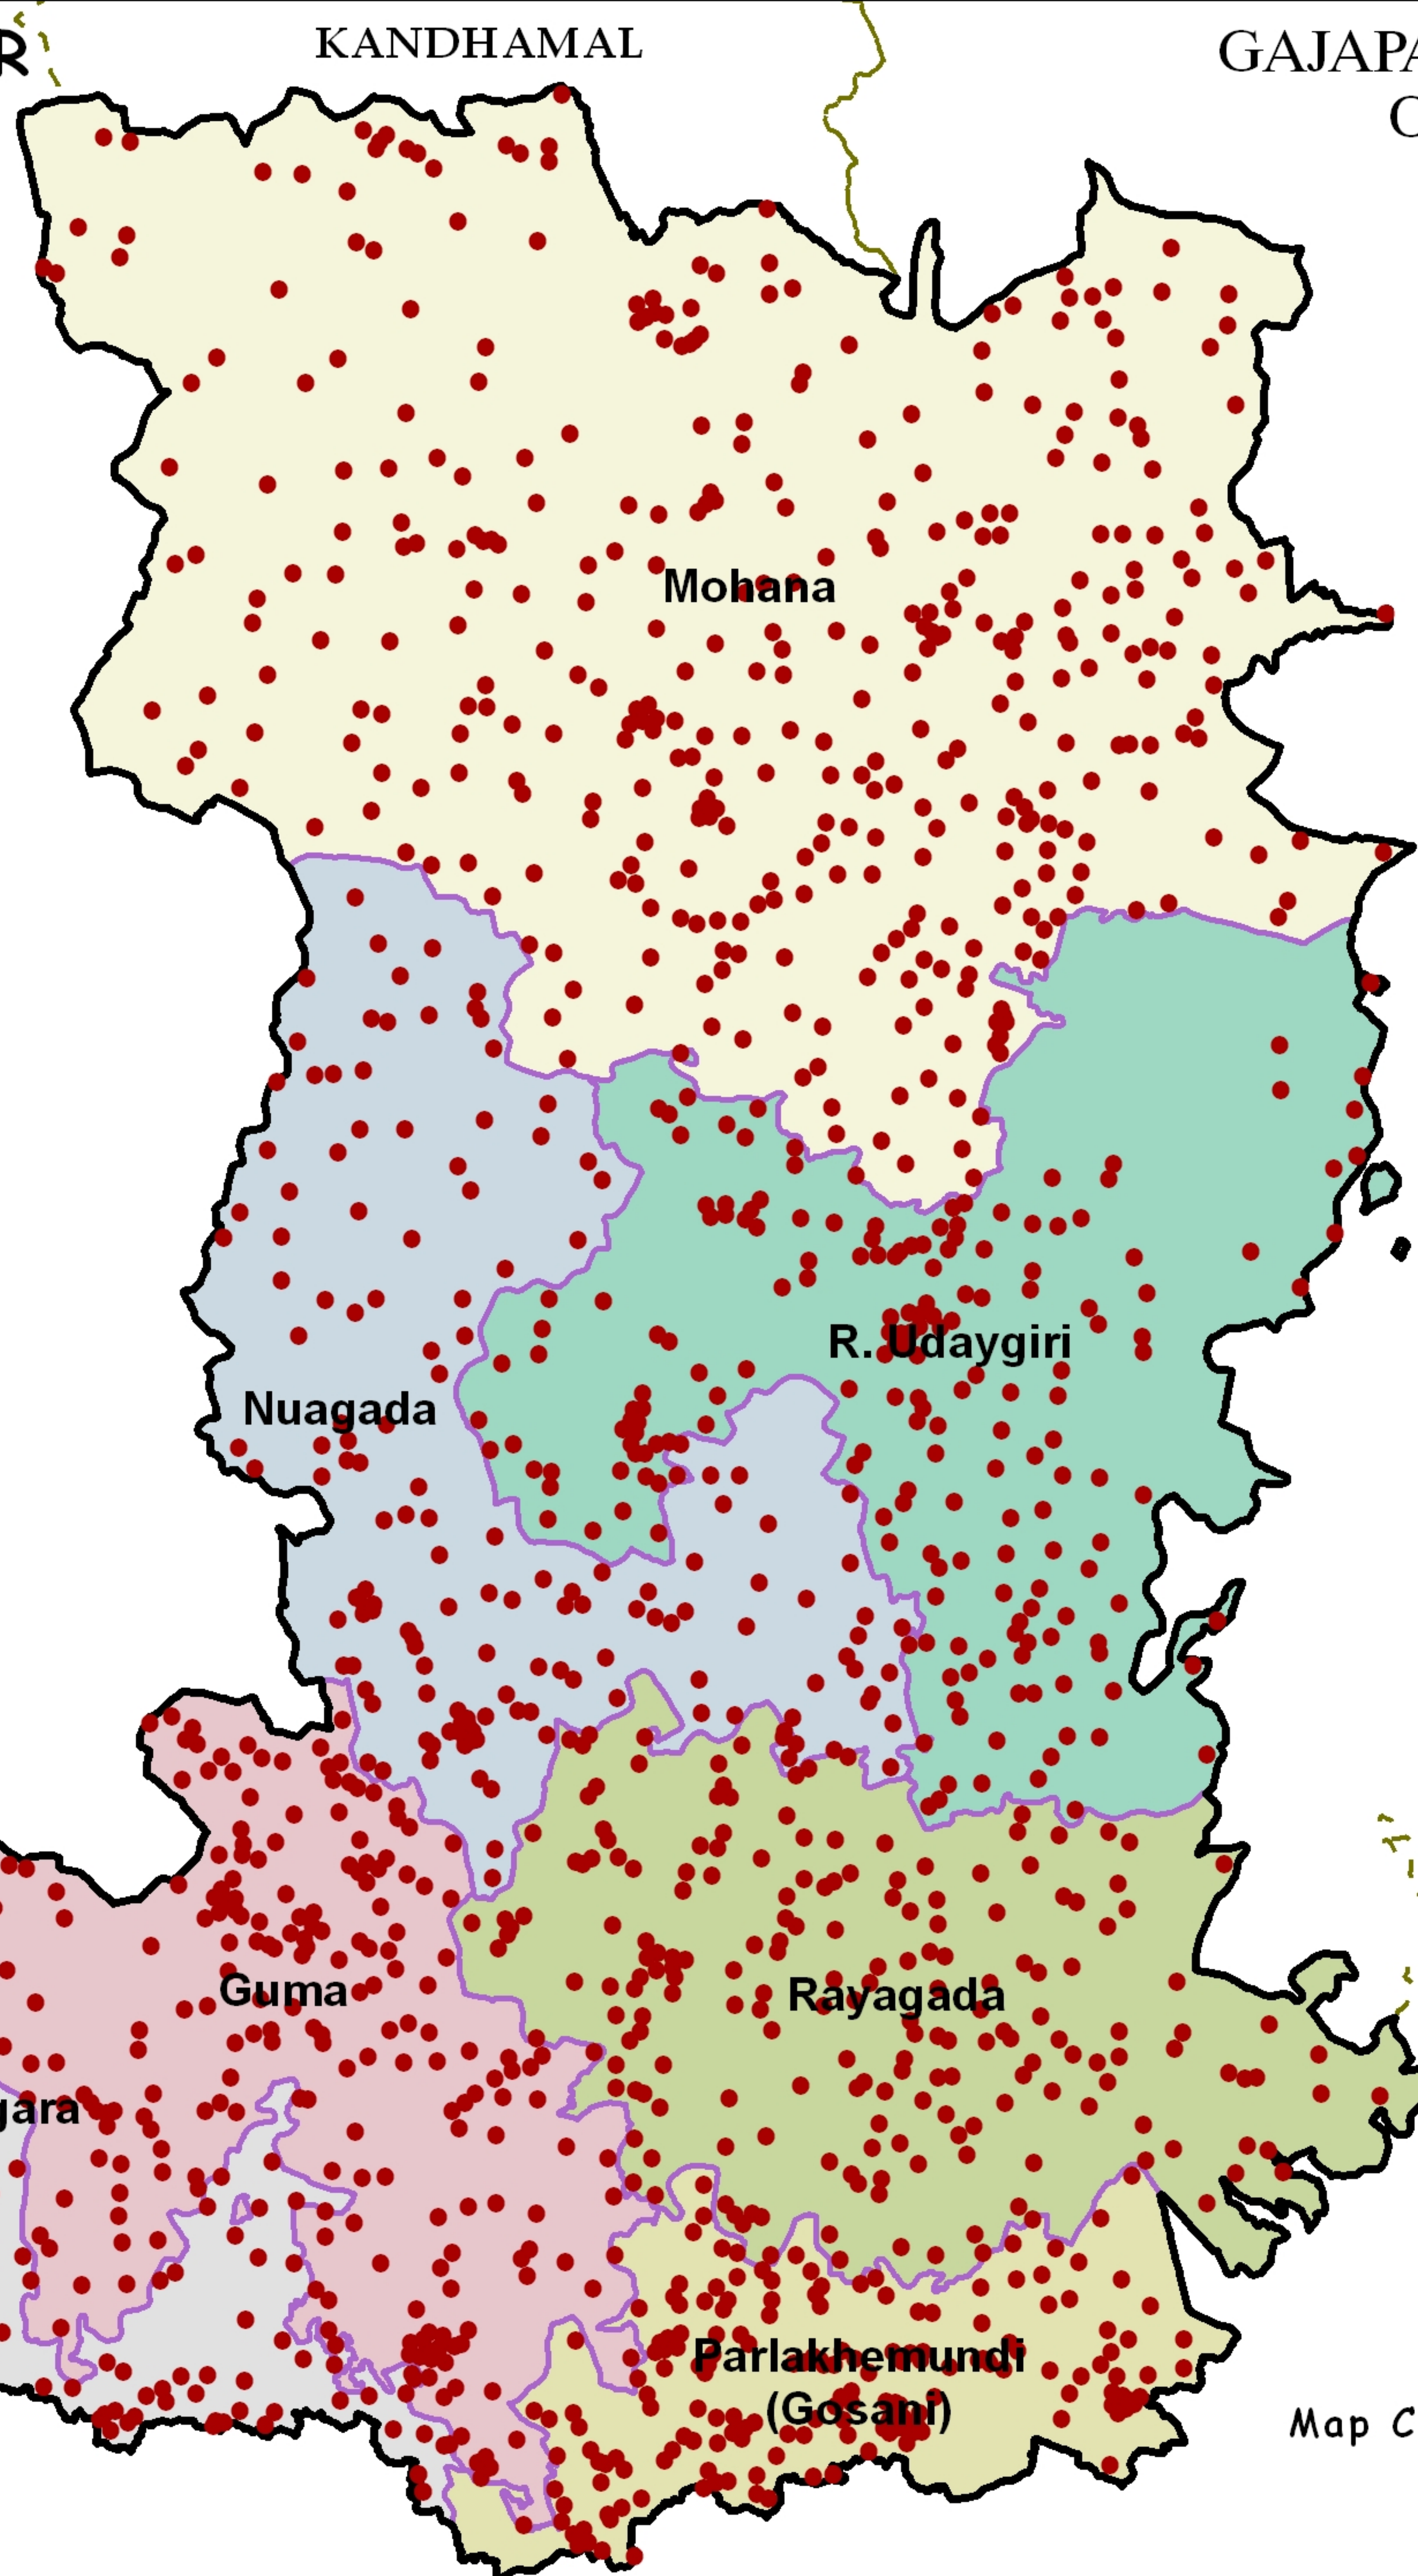

ANGANWADI CENTER

KANDHAMAL

GAJAPATI DISTRICT
ODISHA

ODISHA

GAJAPATI

INDIA

ODISHA

RAYAGADA
DISTRICT

GANJAM
DISTRICT

ANDHRA
PRADESH

LEGEND

- Anganwadi Center
- District Boundary
- Block Boundary

Scale:

Map Compiled By:

Bhubaneswar, Odisha.

Data Source: